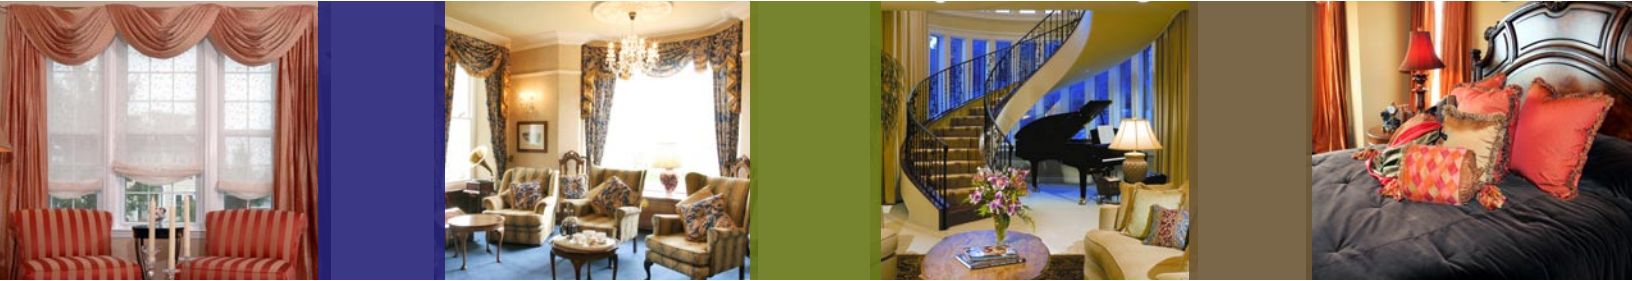

Making Your Vision Reality

From adorning the finest hotels and restaurants to the largest corporate offices, KemTex brings its skillfully crafted products home... to your home! Style and fashion backed by over 250 years of combined window and bed covering manufacturing experience makes for a winning combination. From elegant draperies and top treatments, to the latest in blind and shade fashions, we have the quality products and resources to get your project covered. No matter what your vision, KemTex has what it takes to make it reality.